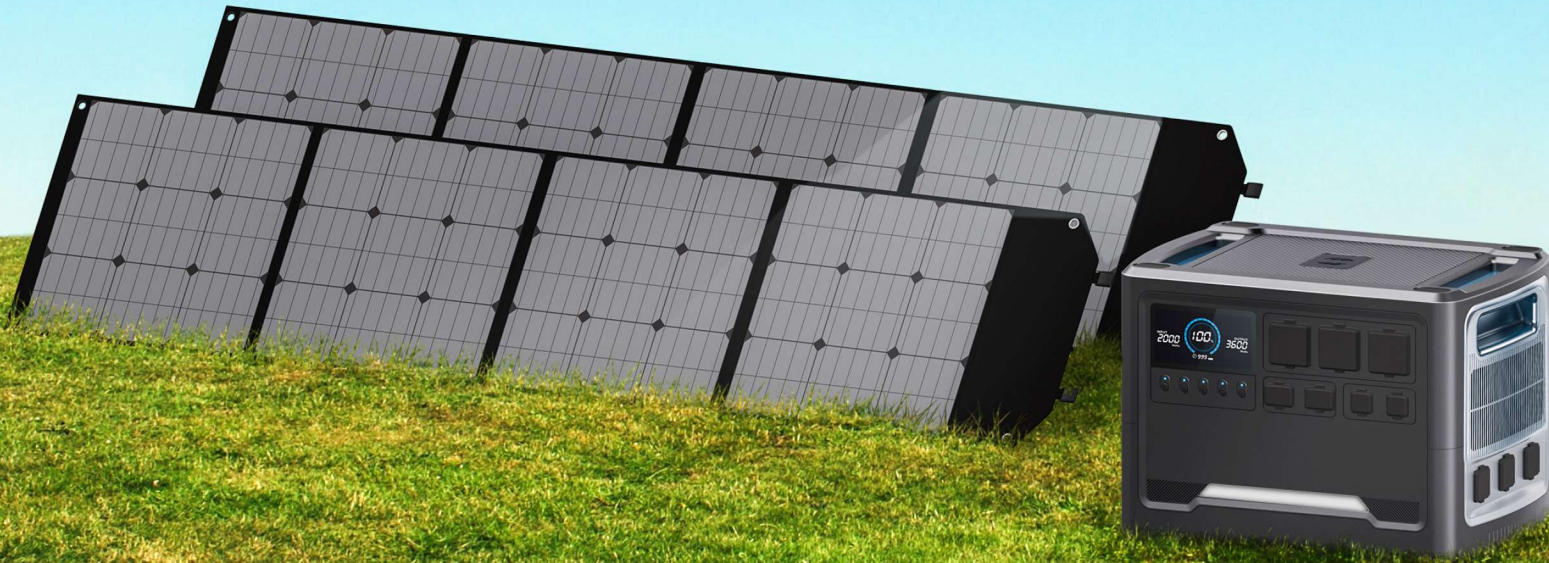

The application of lithium iron phosphate batteries

high density

Long lifespan

Lightweight and safe