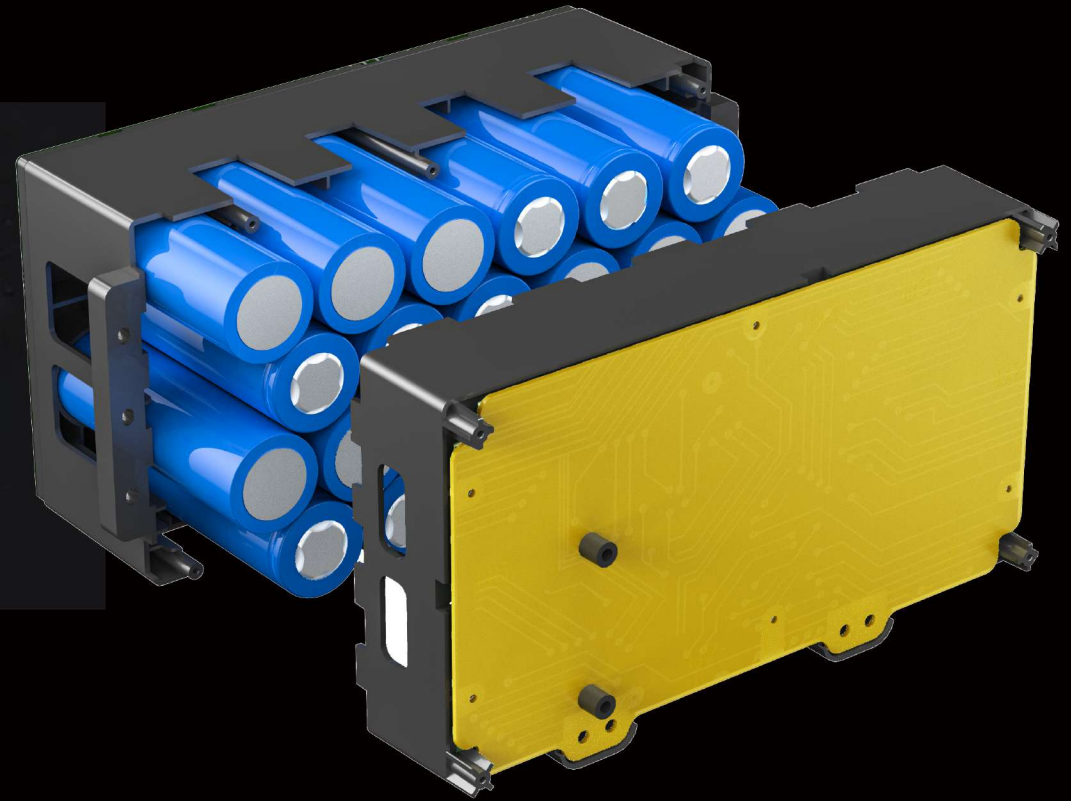

New trends in future energy storage.

N36-Energy storage technology provides sustainable solutions for renewable energy.

MPPT 1200W Max 220w*2 SOLAR MODULE

Dynamic tracking of the maximum power of solar panel
Transfer efficiency is 15% higher than without MPPT

3072 Wh
Capacity

3600 W
230V
Rated power

4200 W
Peak Surge Power

For All Your Power Needs

3072Wh / 3600W

Allows you to work anywhere and get any job done, as its 3072Wh capacity and 3600W output are capable of powering even your very heavy equipment. It's perfect for off-grid living, camping, tailgating, emergency preparedness, and more.

USB Output

DC Output

2x USB-A QC3.0
2x USB-C PD Max 140W

12V/30A

Smart Power Management IC

Battery Wake-up Pre-Charge System - 1.5A Trickle activation charge control

Over Discharge Protection

Overload Protection

Safe, Reliable, Durable

N36 is the latest reserve product developed by iForway. It has large-capacity energy storage so that you no longer have to worry about power shortage.

It is suitable for a variety of scenarios. It can be placed at home as a backup energy storage, or it can be taken outdoors for activities.