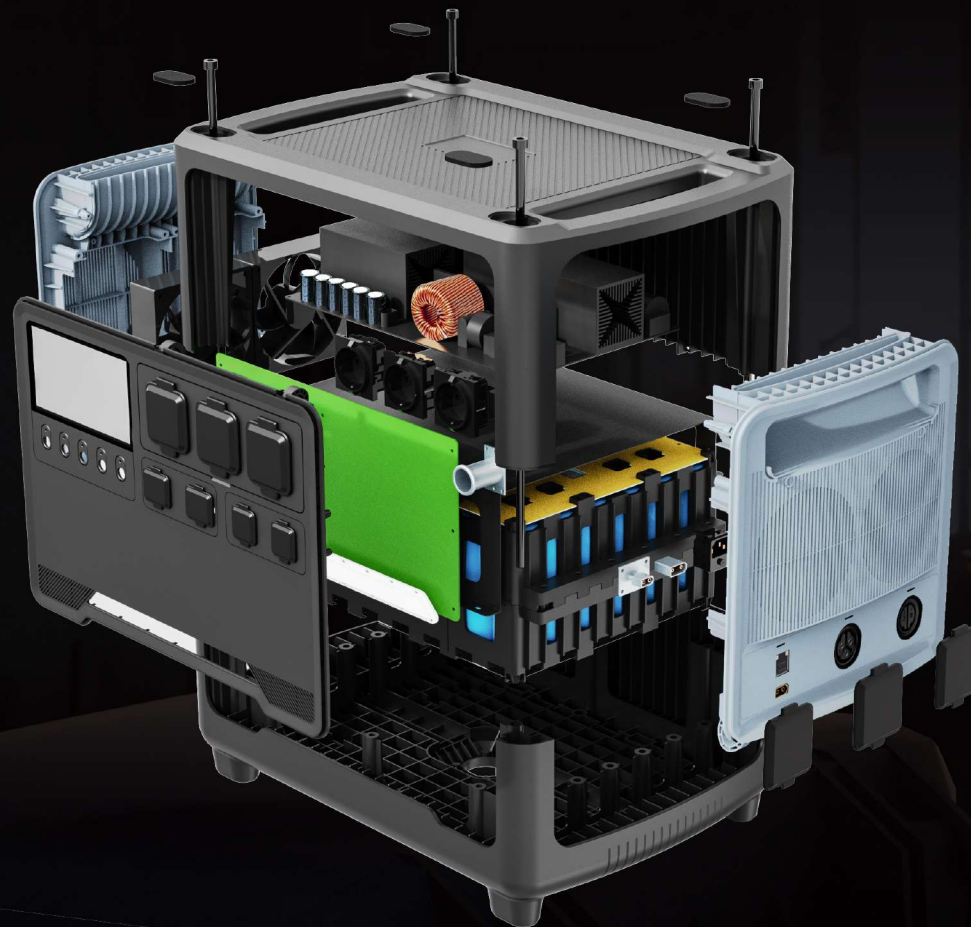

New trends in future energy storage.

N36-Energy storage technology provides sustainable solutions for renewable energy.

MPPT 1200W Max 220w*2 SOLAR MODULE

Dynamic tracking of the maximum power of solar panel
Transfer efficiency is 15% higher than without MPPT

3072 Wh
Capacity

3600 W
230V
Rated power

4200 W
Peak Surge Power

For All Your Power Needs

3072Wh / 3600W

Allows you to work anywhere and get any job done, as its 3072Wh capacity and 3600W output are capable of powering even your very heavy equipment. It's perfect for off-grid living, camping, tailgating, emergency preparedness, and more.

USB Output

DC Output

2x USB-A QC3.0
2x USB-C PD Max 140W

12V/30A

Smart Power Management IC

Battery Wake-up Pre-Charge System - 1.5A Trickle activation charge control

Over Discharge Protection

Overload Protection

Safe, Reliable, Durable

N36 is the latest reserve product developed by iForway. It has large-capacity energy storage so that you no longer have to worry about power shortage.

It is suitable for a variety of scenarios. It can be placed at home as a backup energy storage, or it can be taken outdoors for activities.